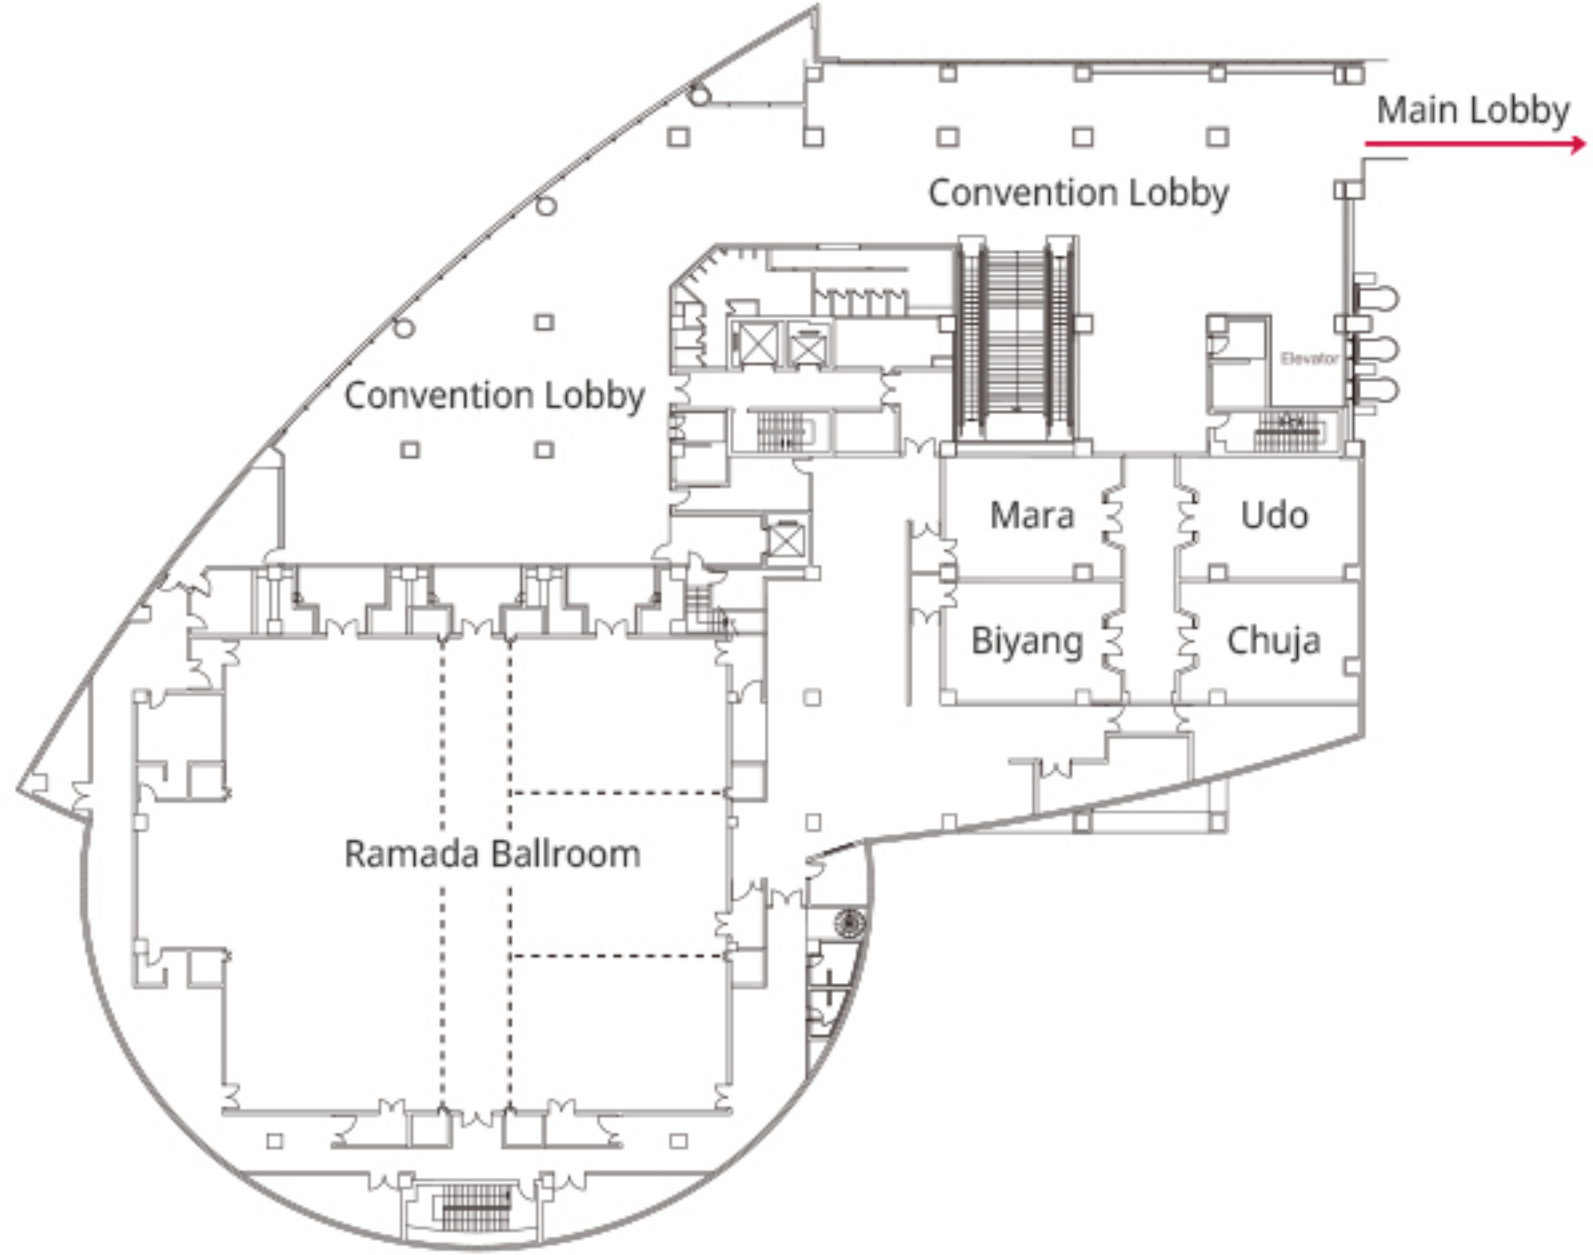

■ 2F

- Ramada Ballroom
- Mara Hall
- Biyang Hall
- Chuja Hall

■ **Ramada Ballroom(2F)**

Ballroom 1+2+3+4

■ Ramada Ballroom Type

Ballroom 1+2+3+4

School Style

42명(1열) x 19열

Banquet Course

10명(1테이블) x 64테이블

■ Ramada Ballroom 1

■ Ramada Ballroom1 Type

School Style A

42명(1열) x 5열

School Style B

12명(1열) x 15열

Banquet Course

10명(1테이블) x 21테이블

■ Ramada Ballroom1 Type + 복도

■ Ramada Ballroom1 + 복도 Type

- Ramada Ballroom (2)=(3)=(4)

■ Ramada Ballroom (2)=(3)=(4)

School Style A

12명(1열) × 5열

Board Room "U" Style

34명

Banquet Course

10명(1테이블) × 6테이블

■ Ramada Ballroom (2)+(3)+(4)

■ Ramada Ballroom (2)+(3)+(4)

School Style

12명(1열) × 15열