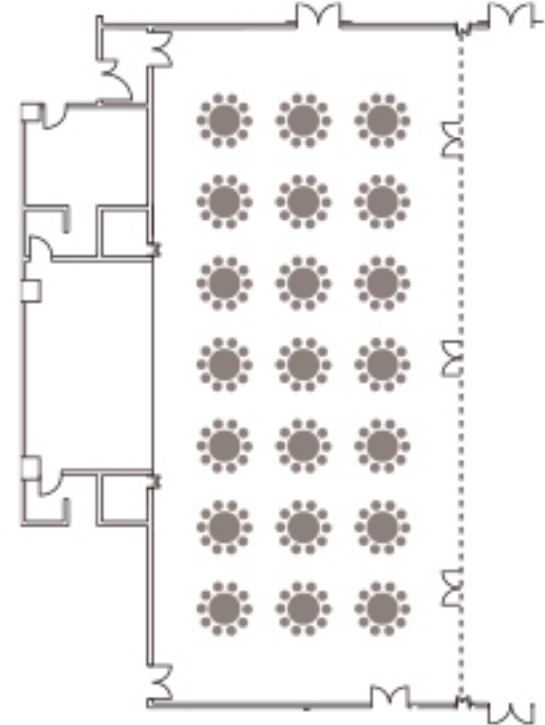

■ 2F

- Ramada Ballroom
- Mara Hall
- Biyang Hall
- Chuja Hall

■ **Ramada Ballroom(2F)**

Ballroom 1+2+3+4

■ Ramada Ballroom Type

Ballroom 1+2+3+4

School Style

42명(1열) x 19열

Banquet Course

10명(1테이블) x 64테이블

■ Ramada Ballroom 1

■ Ramada Ballroom1 Type

School Style A

42명(1열) x 5열

School Style B

12명(1열) x 15열

Banquet Course

10명(1테이블) x 21테이블

■ Ramada Ballroom1 Type + 복도

■ Ramada Ballroom1 + 복도 Type

- Ramada Ballroom (2)=(3)=(4)

■ Ramada Ballroom (2)=(3)=(4)

School Style A

12명(1열) × 5열

Board Room "U" Style

34명

Banquet Course

10명(1테이블) × 6테이블

■ Ramada Ballroom (2)+(3)+(4)

■ Ramada Ballroom (2)+(3)+(4)

School Style

12명(1열) × 15열