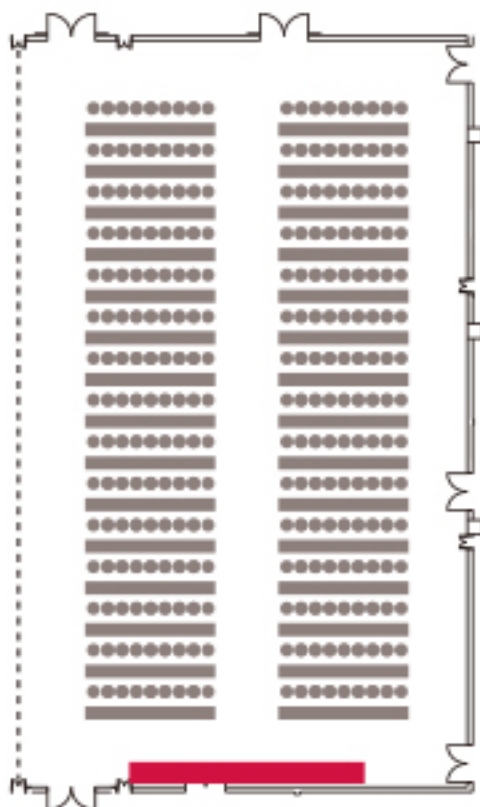

Banquet Course

10명(1테이블) x 21테이블

■ Ramada Ballroom1 Type + 복도

■ Ramada Ballroom1 + 복도 Type

- Ramada Ballroom (2)=(3)=(4)

■ Ramada Ballroom (2)=(3)=(4)

School Style A

12명(1열) × 5열

Board Room "U" Style

34명

Banquet Course

10명(1테이블) × 6테이블

■ Ramada Ballroom (2)+(3)+(4)

■ Ramada Ballroom (2)+(3)+(4)

School Style

12명(1열) × 15열

Board Room "U" Style

108명

Banquet Course

10명(1테이블) × 6테이블

■ Ramada Ballroom (2/3/4) + 복도

■ Ramada Ballroom (2)+(3)+(4)

School Style

18명(1열) × 15열

Board Room "U" Style

124명

Banquet Course

10명(1테이블) × 28테이블