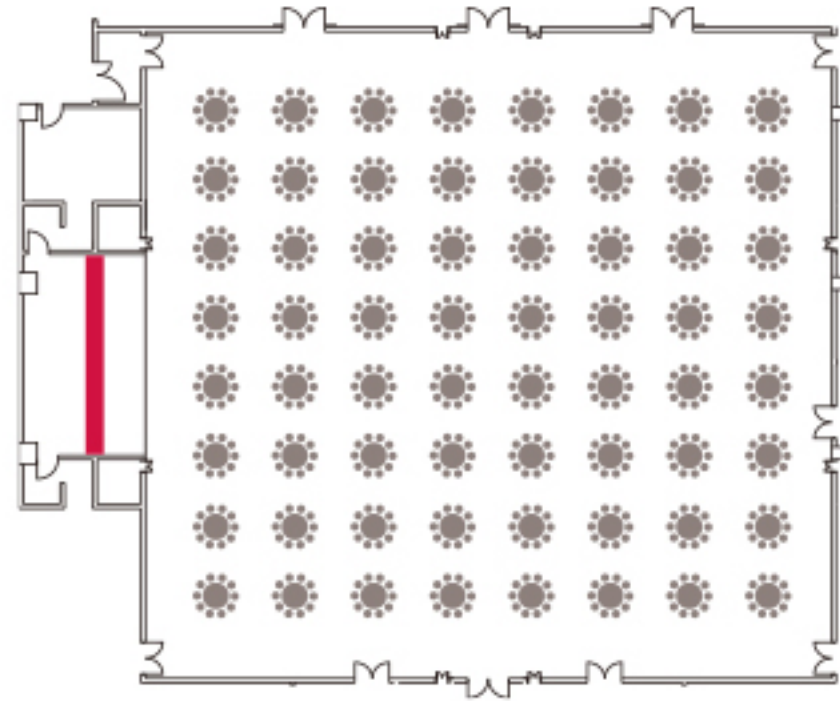

■ 2F

- Ramada Ballroom
- Mara Hall
- Biyang Hall
- Chuja Hall

■ **Ramada Ballroom(2F)**

Ballroom 1+2+3+4

■ Ramada Ballroom Type

Ballroom 1+2+3+4

School Style

42명(1열) x 19열

Banquet Course

10명(1테이블) x 64테이블

■ Ramada Ballroom 1

■ Ramada Ballroom1 Type

School Style A

42명(1열) x 5열

School Style B

12명(1열) x 15열

Banquet Course

10명(1테이블) x 21테이블

■ Ramada Ballroom1 Type + 복도

■ Ramada Ballroom1 + 복도 Type

- Ramada Ballroom (2)=(3)=(4)

■ Ramada Ballroom (2)=(3)=(4)

School Style A

12명(1열) × 5열

Board Room "U" Style

34명

Banquet Course

10명(1테이블) × 6테이블

■ Ramada Ballroom (2)+(3)+(4)

■ Ramada Ballroom (2)+(3)+(4)

School Style

12명(1열) × 15열