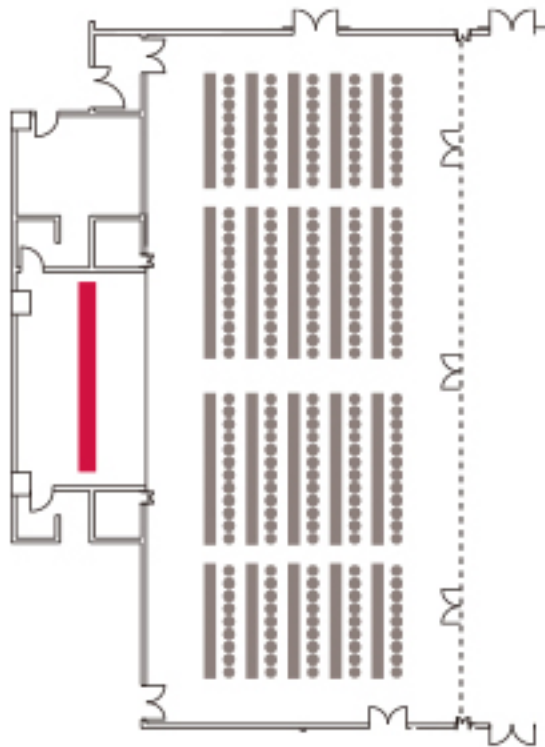

■ 2F

- Ramada Ballroom
- Mara Hall
- Biyang Hall
- Chuja Hall

■ **Ramada Ballroom(2F)**

Ballroom 1+2+3+4

■ Ramada Ballroom Type

Ballroom 1+2+3+4

School Style

42명(1열) x 19열

Banquet Course

10명(1테이블) x 64테이블

■ Ramada Ballroom 1

■ Ramada Ballroom1 Type

School Style A

42명(1열) x 5열

School Style B

12명(1열) x 15열

Banquet Course

10명(1테이블) x 21테이블

■ Ramada Ballroom1 Type + 복도

■ Ramada Ballroom1 + 복도 Type

- Ramada Ballroom (2)=(3)=(4)

■ Ramada Ballroom (2)=(3)=(4)

School Style A

12명(1열) × 5열

Board Room "U" Style

34명

Banquet Course

10명(1테이블) × 6테이블

■ Ramada Ballroom (2)+(3)+(4)

■ Ramada Ballroom (2)+(3)+(4)

School Style

12명(1열) × 15열