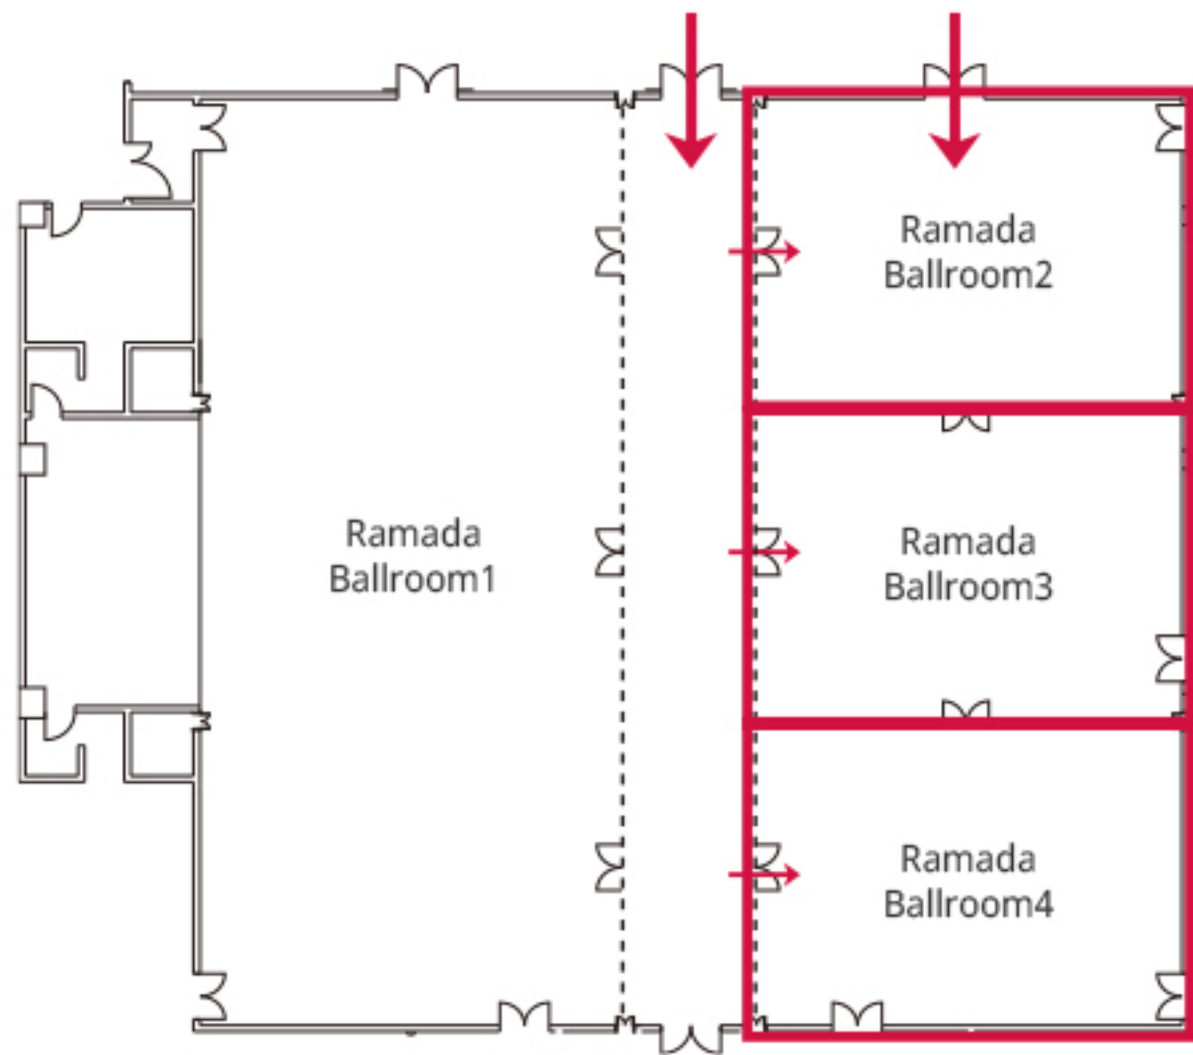

■ 2F

- Ramada Ballroom
- Mara Hall
- Biyang Hall
- Chuja Hall

■ **Ramada Ballroom(2F)**

Ballroom 1+2+3+4

■ Ramada Ballroom Type

Ballroom 1+2+3+4

School Style

42명(1열) x 19열

Banquet Course

10명(1테이블) x 21테이블

■ Ramada Ballroom1 Type + 복도

■ Ramada Ballroom1 + 복도 Type

- Ramada Ballroom (2)=(3)=(4)

■ Ramada Ballroom (2)=(3)=(4)

School Style A

12명(1열) × 5열

Board Room "U" Style

34명

Banquet Course

10명(1테이블) × 6테이블

■ Ramada Ballroom (2)+(3)+(4)

■ Ramada Ballroom (2)+(3)+(4)

School Style

12명(1열) × 15열

Board Room "U" Style

108명

Banquet Course

10명(1테이블) × 6테이블

■ Ramada Ballroom (2/3/4) + 복도

■ Ramada Ballroom (2)+(3)+(4)

School Style

18명(1열) × 15열