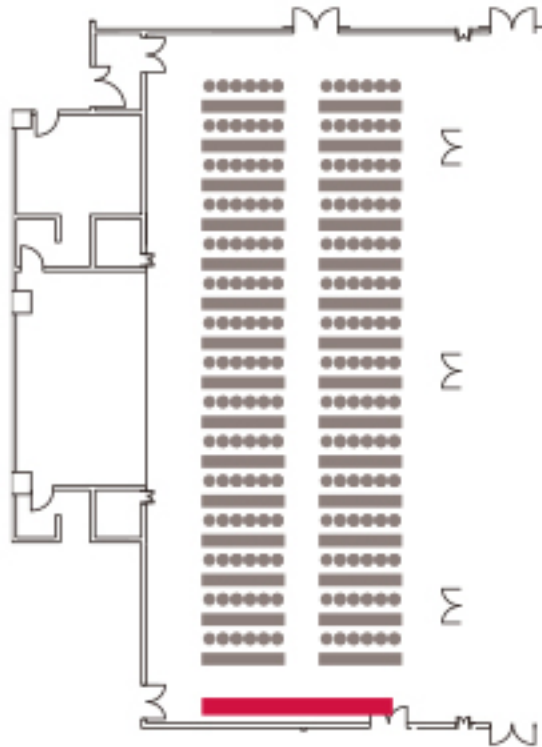

■ 2F

- Ramada Ballroom
- Mara Hall
- Biyang Hall
- Chuja Hall

■ **Ramada Ballroom(2F)**

Ballroom 1+2+3+4

■ Ramada Ballroom Type

Ballroom 1+2+3+4

School Style

42명(1열) x 19열

Banquet Course

10명(1테이블) x 64테이블

■ Ramada Ballroom 1

■ Ramada Ballroom1 Type

School Style A

42명(1열) x 5열

School Style B

12명(1열) x 15열

Banquet Course

10명(1테이블) x 21테이블

■ Ramada Ballroom1 Type + 복도

■ Ramada Ballroom1 + 복도 Type

- Ramada Ballroom (2)=(3)=(4)

■ Ramada Ballroom (2)=(3)=(4)

School Style A

12명(1열) × 5열

Board Room "U" Style

34명

Banquet Course

10명(1테이블) × 6테이블

■ Ramada Ballroom (2)+(3)+(4)

■ Ramada Ballroom (2)+(3)+(4)

School Style

12명(1열) × 15열