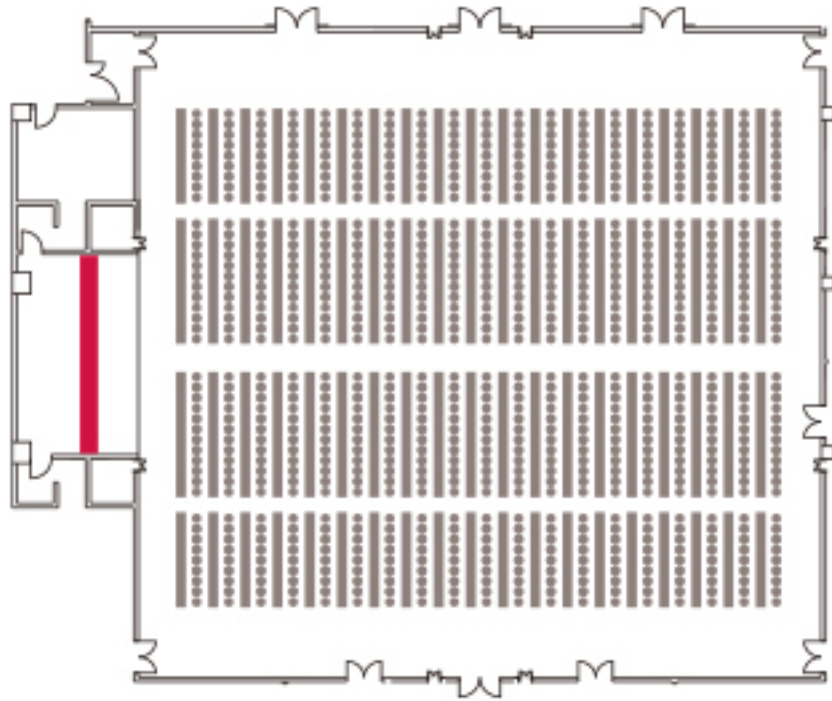

■ 2F

- Ramada Ballroom
- Mara Hall
- Biyang Hall
- Chuja Hall

■ **Ramada Ballroom(2F)**

Ballroom 1+2+3+4

■ Ramada Ballroom Type

Ballroom 1+2+3+4

School Style

42명(1열) x 19열

Banquet Course

10명(1테이블) x 64테이블

■ Ramada Ballroom 1

■ Ramada Ballroom1 Type

School Style A

42명(1열) x 5열

School Style B

12명(1열) x 15열

Banquet Course

10명(1테이블) x 21테이블

■ Ramada Ballroom1 Type + 복도

■ Ramada Ballroom1 + 복도 Type

- Ramada Ballroom (2)=(3)=(4)

■ Ramada Ballroom (2)=(3)=(4)

School Style A

12명(1열) × 5열

Board Room "U" Style

124명

Banquet Course

10명(1테이블) × 28테이블