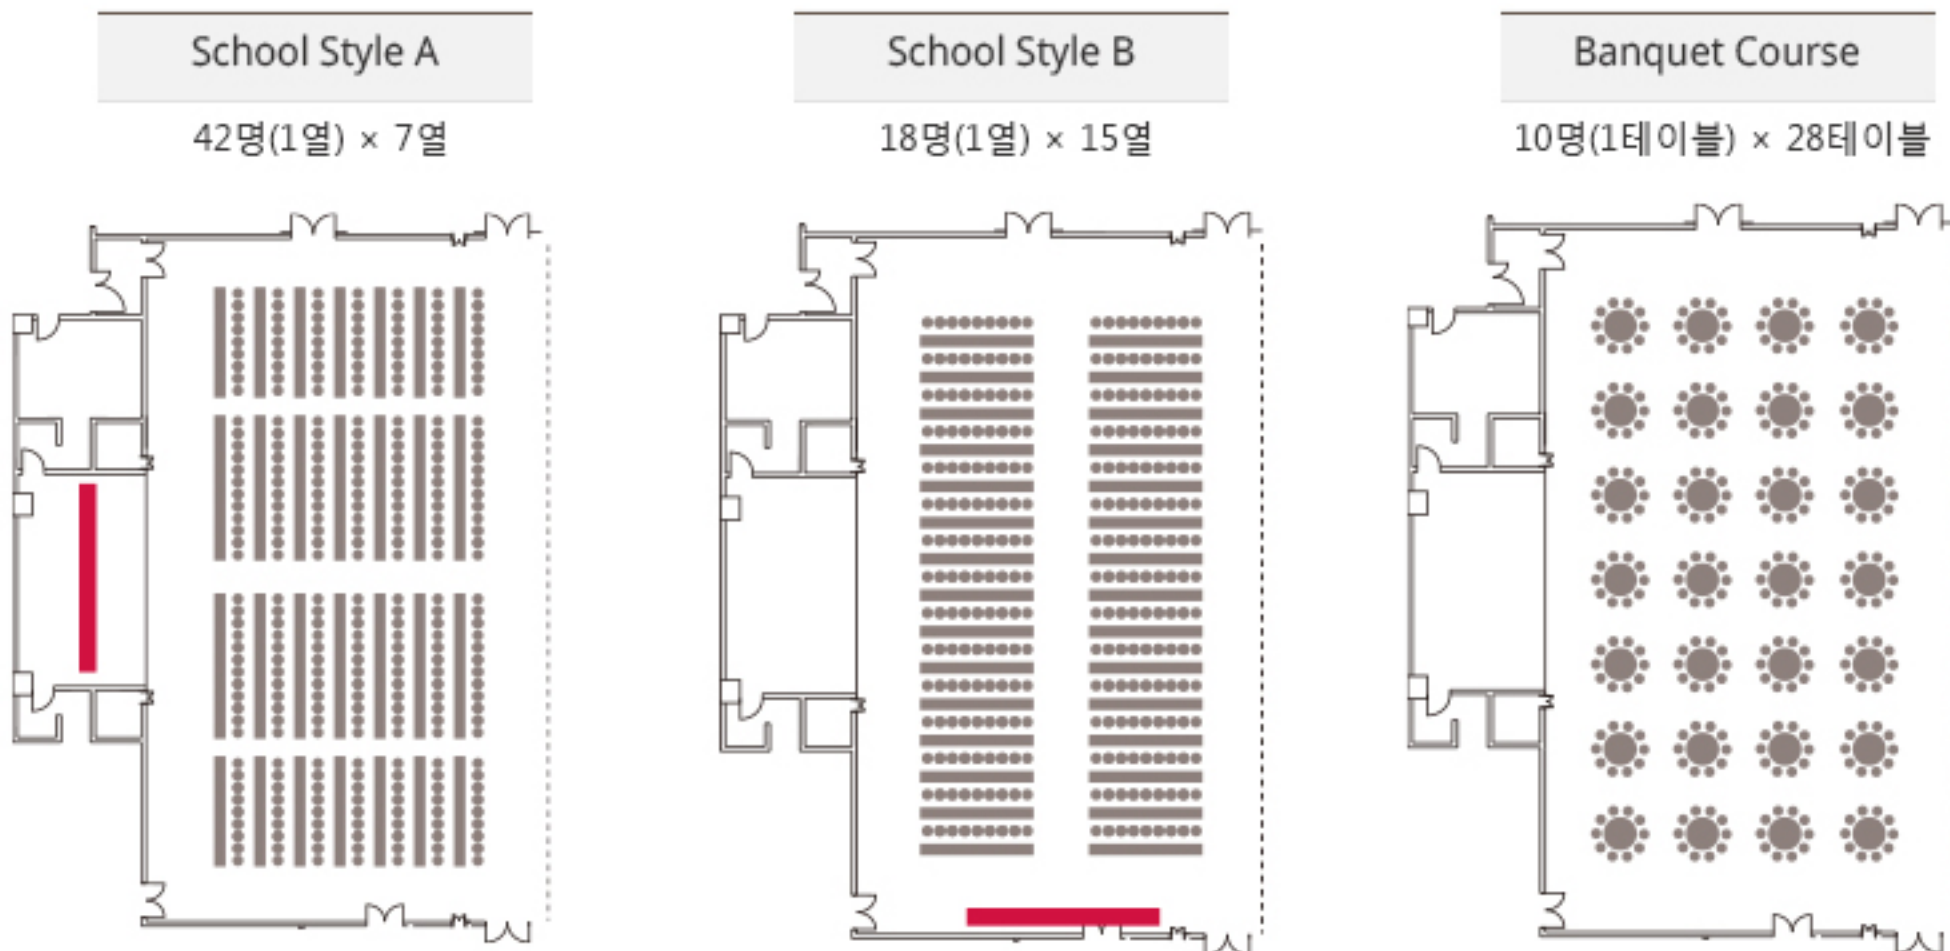

Banquet Course

10명(1테이블) x 64테이블

■ Ramada Ballroom 1

■ Ramada Ballroom1 Type

School Style A

42명(1열) x 5열

School Style B

12명(1열) x 15열

Banquet Course

10명(1테이블) x 21테이블

■ Ramada Ballroom1 Type + 복도

■ Ramada Ballroom1 + 복도 Type

- Ramada Ballroom (2)=(3)=(4)

■ Ramada Ballroom (2)=(3)=(4)

School Style A

12명(1열) × 5열

Board Room "U" Style

34명

Banquet Course

10명(1테이블) × 6테이블

■ Ramada Ballroom (2)+(3)+(4)

■ Ramada Ballroom (2)+(3)+(4)

School Style

12명(1열) × 15열

Board Room "U" Style

108명

Banquet Course

10명(1테이블) × 6테이블

■ Ramada Ballroom (2/3/4) + 복도

■ Ramada Ballroom (2)+(3)+(4)

School Style

18명(1열) × 15열