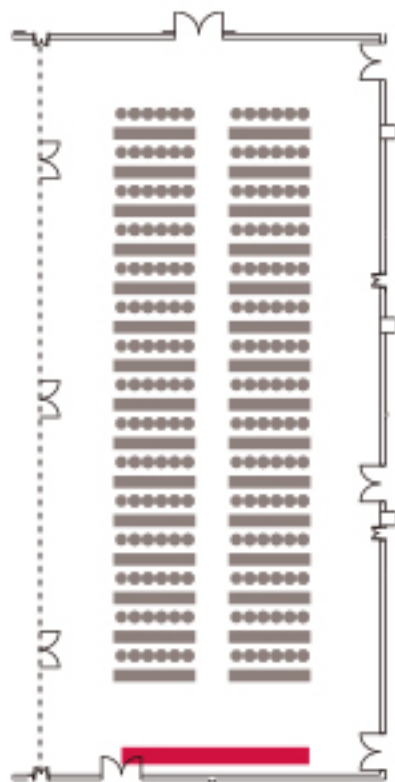

Banquet Course

10명(1테이블) x 21테이블

■ Ramada Ballroom1 Type + 복도

■ Ramada Ballroom1 + 복도 Type

- Ramada Ballroom (2)=(3)=(4)

■ Ramada Ballroom (2)=(3)=(4)

School Style A

12명(1열) × 5열

Board Room "U" Style

34명

Banquet Course

10명(1테이블) × 6테이블

■ Ramada Ballroom (2)+(3)+(4)

■ Ramada Ballroom (2)+(3)+(4)

School Style

12명(1열) × 15열

Board Room "U" Style

108명

Banquet Course

10명(1테이블) × 6테이블

■ Ramada Ballroom (2/3/4) + 복도

■ Ramada Ballroom (2)+(3)+(4)

School Style

18명(1열) × 15열

Board Room "U" Style

124명

Banquet Course

10명(1테이블) × 28테이블