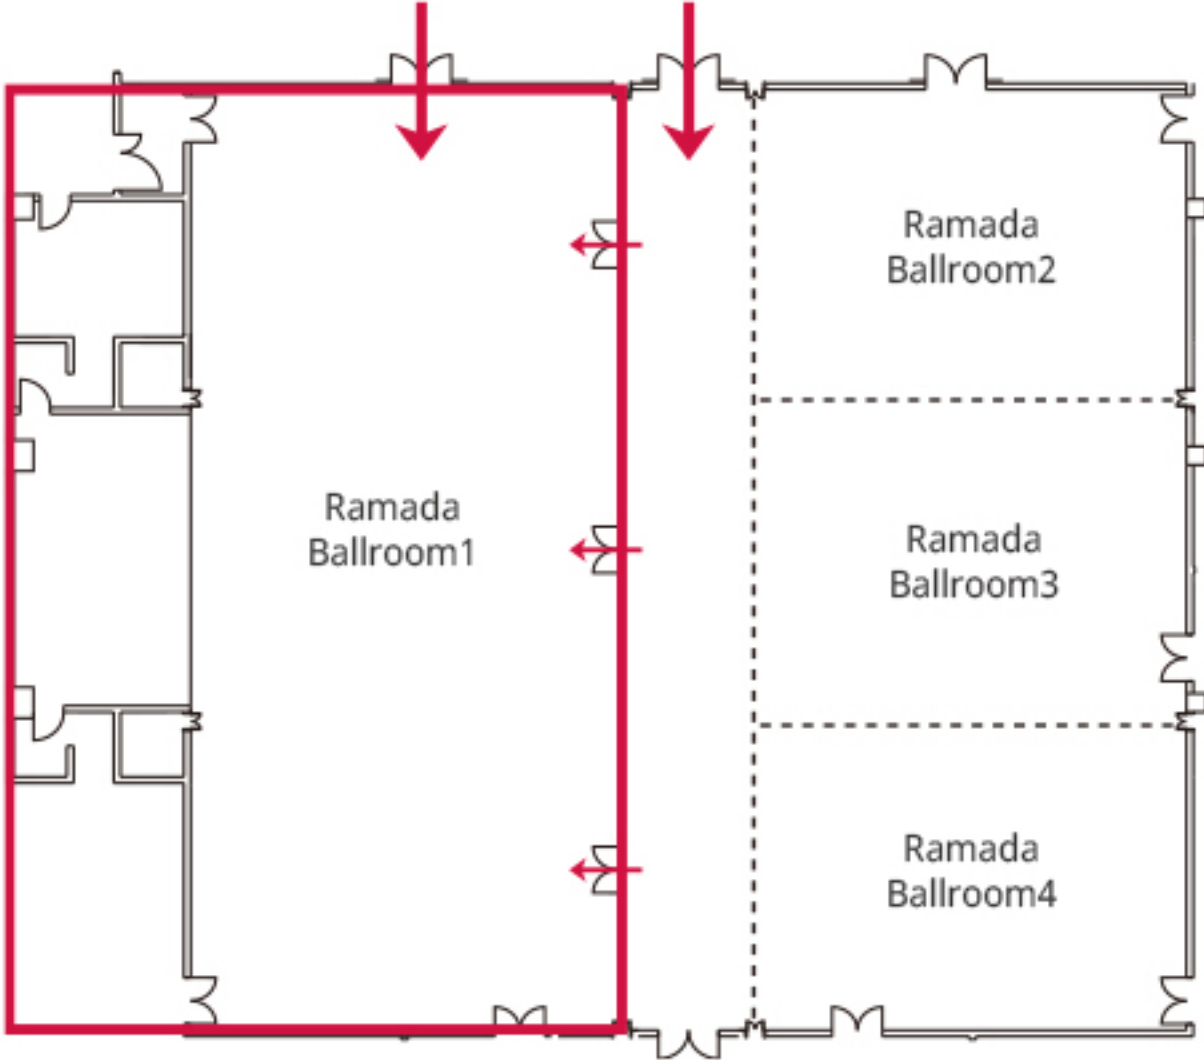

■ 2F

- Ramada Ballroom
- Mara Hall
- Biyang Hall
- Chuja Hall

■ **Ramada Ballroom(2F)**

Ballroom 1+2+3+4

■ Ramada Ballroom Type

Ballroom 1+2+3+4

School Style

42명(1열) x 19열

Banquet Course

10명(1테이블) x 64테이블

■ Ramada Ballroom 1

■ Ramada Ballroom1 Type

School Style A

42명(1열) x 5열

School Style B

12명(1열) x 15열

Banquet Course

10명(1테이블) x 21테이블

■ Ramada Ballroom1 Type + 복도

■ Ramada Ballroom1 + 복도 Type

- Ramada Ballroom (2)=(3)=(4)

■ Ramada Ballroom (2)=(3)=(4)

School Style A

12명(1열) × 5열

Board Room "U" Style

108명

Banquet Course

10명(1테이블) × 6테이블

■ Ramada Ballroom (2/3/4) + 복도

■ Ramada Ballroom (2)+(3)+(4)

School Style

18명(1열) × 15열