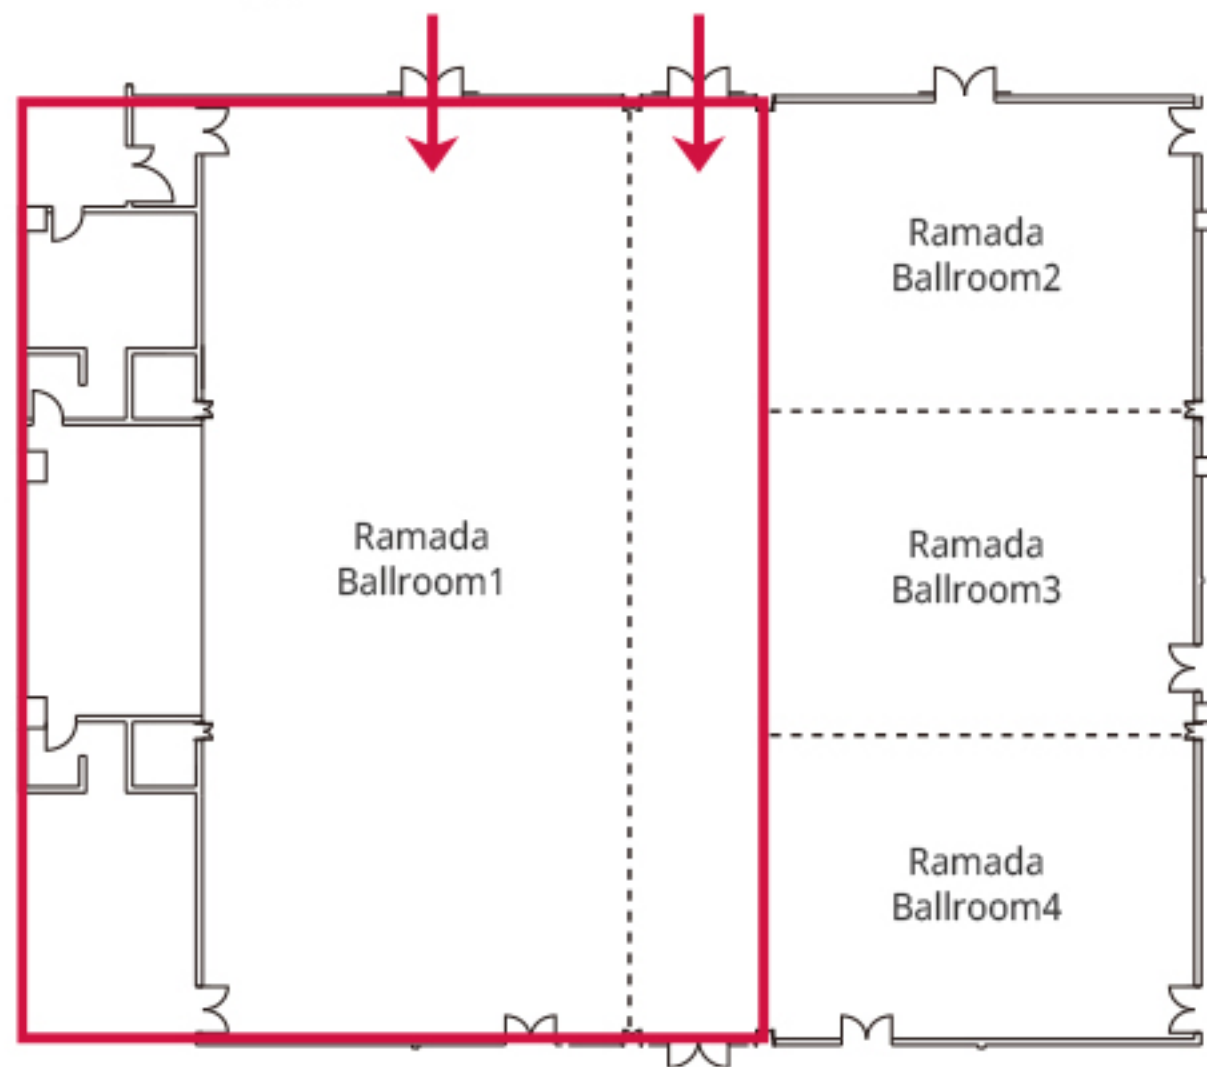

■ 2F

- Ramada Ballroom
- Mara Hall
- Biyang Hall
- Chuja Hall

■ **Ramada Ballroom(2F)**

Ballroom 1+2+3+4

■ Ramada Ballroom Type

Ballroom 1+2+3+4

School Style

42명(1열) x 19열

Banquet Course

10명(1테이블) x 64테이블

■ Ramada Ballroom 1

■ Ramada Ballroom1 Type

School Style A

42명(1열) x 5열

School Style B

12명(1열) x 15열

Banquet Course

10명(1테이블) x 21테이블

■ Ramada Ballroom1 Type + 복도

■ Ramada Ballroom1 + 복도 Type

- Ramada Ballroom (2)=(3)=(4)

■ Ramada Ballroom (2)=(3)=(4)

School Style A

12명(1열) × 5열

Board Room "U" Style

34명

Banquet Course

10명(1테이블) × 6테이블

■ Ramada Ballroom (2)+(3)+(4)

■ Ramada Ballroom (2)+(3)+(4)

School Style

12명(1열) × 15열