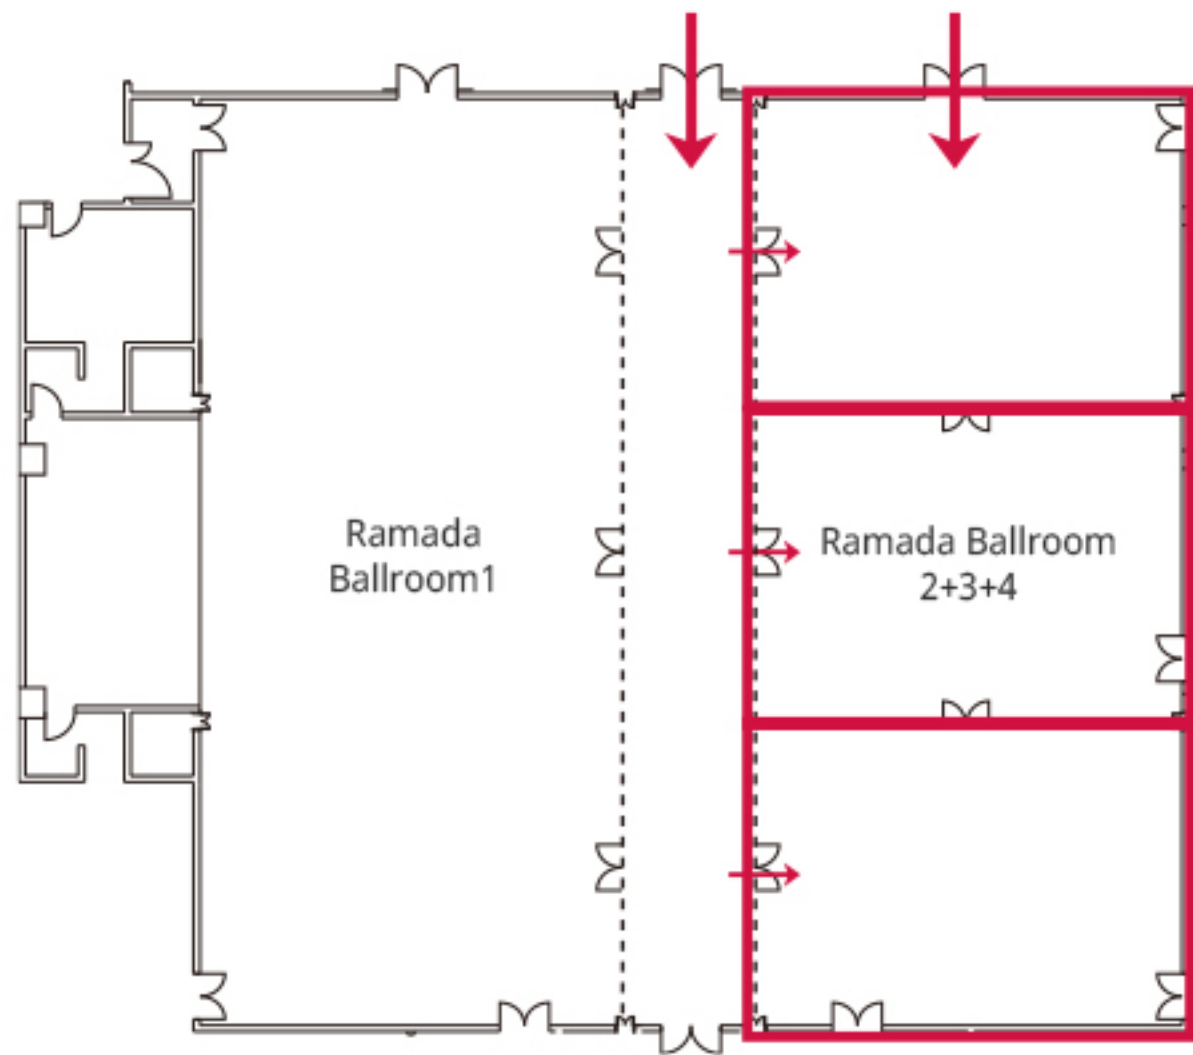

■ 2F

- Ramada Ballroom
- Mara Hall
- Biyang Hall
- Chuja Hall

■ **Ramada Ballroom(2F)**

Ballroom 1+2+3+4

■ Ramada Ballroom Type

Ballroom 1+2+3+4

School Style

42명(1열) x 19열

Banquet Course

10명(1테이블) x 21테이블

■ Ramada Ballroom1 Type + 복도

■ Ramada Ballroom1 + 복도 Type

- Ramada Ballroom (2)=(3)=(4)

■ Ramada Ballroom (2)=(3)=(4)

School Style A

12명(1열) × 5열

Board Room "U" Style

34명

Banquet Course

10명(1테이블) × 6테이블

■ Ramada Ballroom (2)+(3)+(4)

■ Ramada Ballroom (2)+(3)+(4)

School Style

12명(1열) × 15열

Board Room "U" Style

108명

Banquet Course

10명(1테이블) × 6테이블

■ Ramada Ballroom (2/3/4) + 복도

■ Ramada Ballroom (2)+(3)+(4)

School Style

18명(1열) × 15열