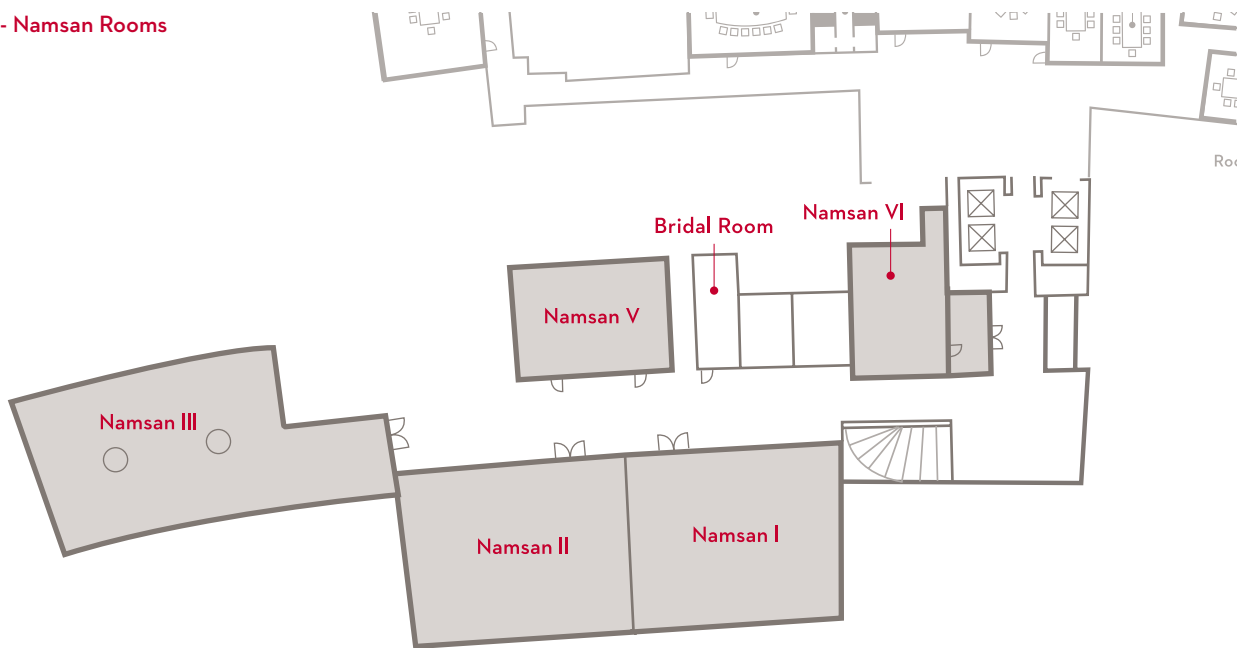

FLOOR PLAN

Second Level - Namsan Rooms

Second Level - Business Center

GRAND HYATT SEOUL
322 Sowol-ro, Yongsan-gu
Seoul 04347, Korea
T +82 2 797 1234
F +82 2 798 6953
grandhyattseoul.com

FLOOR PLAN

Lower Lobby Level - Sansoo

Garden Level