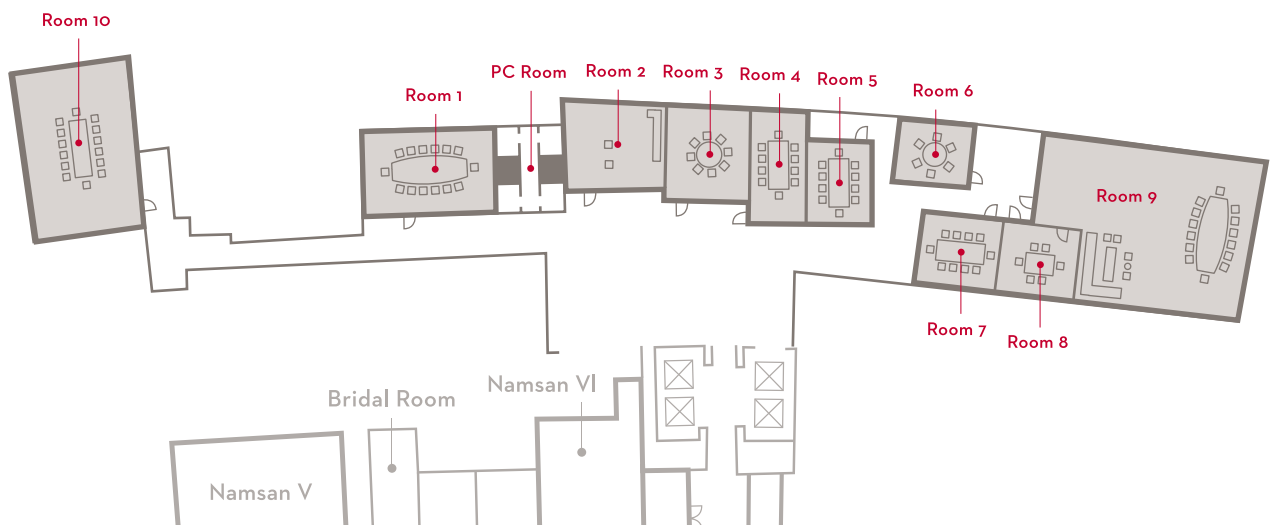

FLOOR PLAN

Second Level - Namsan Rooms

Second Level - Business Center

GRAND HYATT SEOUL
322 Sowol-ro, Yongsan-gu
Seoul 04347, Korea
T +82 2 797 1234
F +82 2 798 6953
grandhyattseoul.com

FLOOR PLAN

Lower Lobby Level - Sansoo

Garden Level