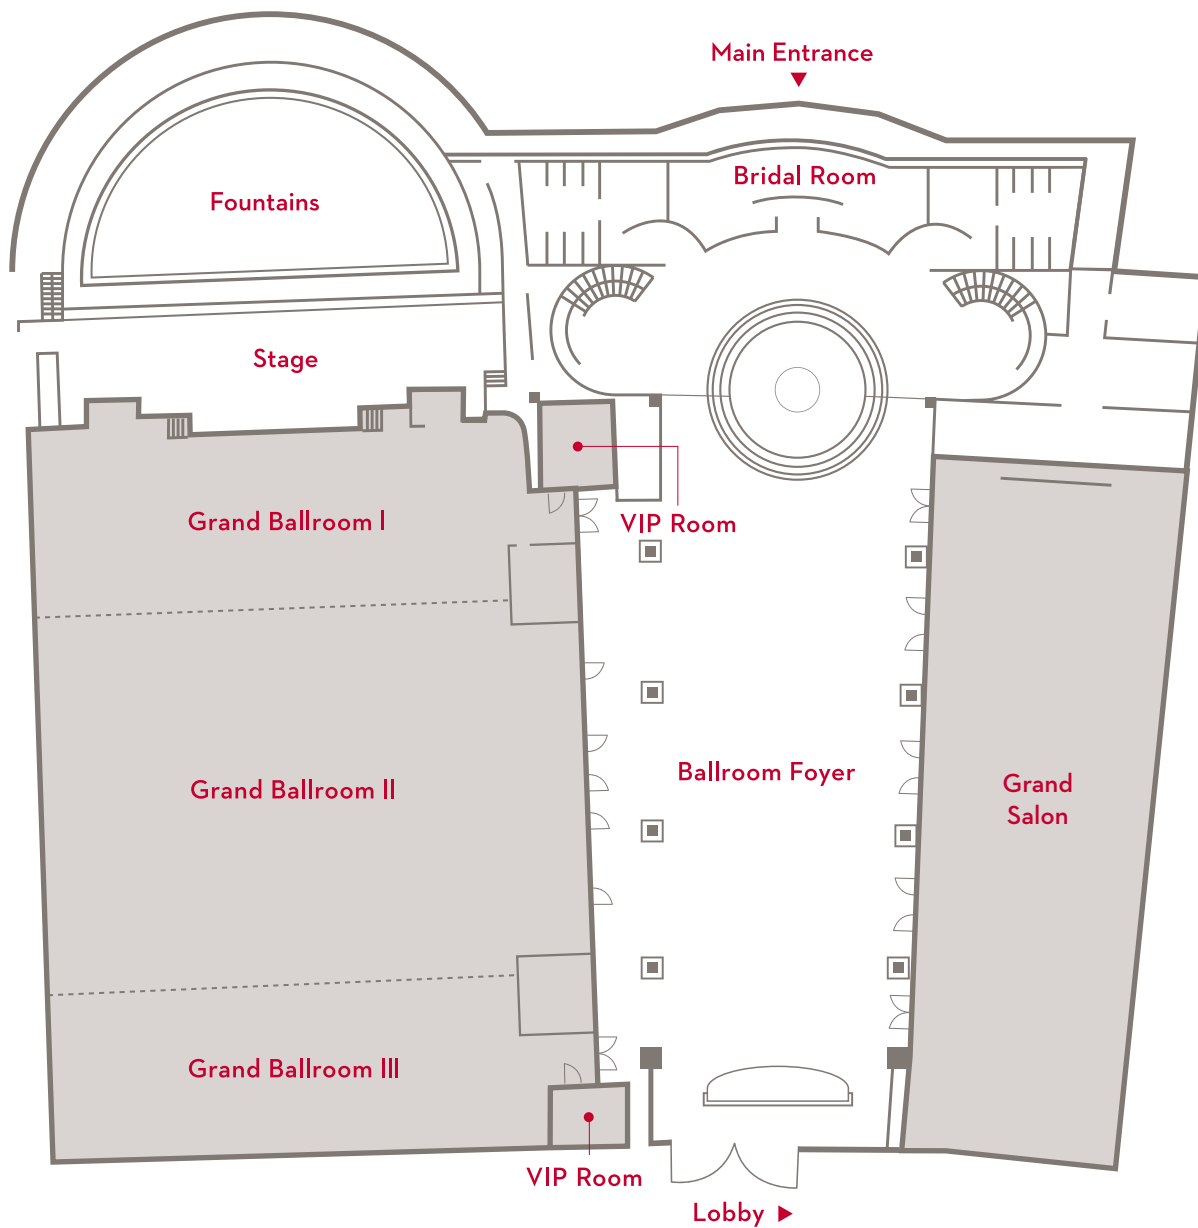

FLOOR PLAN

Lobby Level